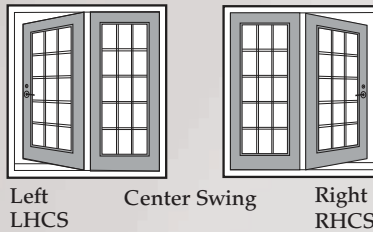

Garden Doors

GD-05V
Venting

GD-03PG
Brass Pencil Grill

GD-06RL
Internal Mini Blinds

GD-02WG
Internal Grill

GD-007BG
Brass Beveled

GD-01C
Clear Glass

Two Panel Factory White or Painted Doors		
SIZE	OPERATOR	DIMENSIONS
5'	Single	59 3/4" X 79 5/8"
5'	Double	59 1/8" X 79 5/8"
6'	Single	71 3/4" X 79 5/8"
6'	Double	71 1/8" X 79 5/8"

HINGE OPTION Viewed From Outside

HINGE OPTION Viewed From Outside

When ordering, please specify your preferred hinge option (see Diagrams).

Garden Doors

PS-JARDIN
2264 Iron

PS-22

Also available with
optional retractable screen