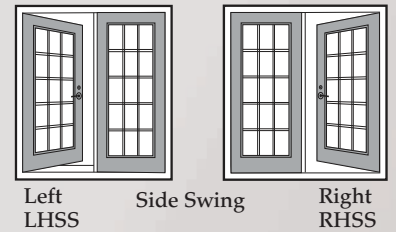

Garden Doors

GD-05V
Venting

GD-03PG
Brass Pencil Grill

GD-06RL
Internal Mini Blinds

GD-02WG
Internal Grill

GD-007BG
Brass Beveled

GD-01C
Clear Glass

Two Panel Factory White or Painted Doors		
SIZE	OPERATOR	DIMENSIONS
5'	Single	59 3/4" X 79 5/8"
5'	Double	59 1/8" X 79 5/8"
6'	Single	71 3/4" X 79 5/8"
6'	Double	71 1/8" X 79 5/8"

HINGE OPTION Viewed From Outside

HINGE OPTION Viewed From Outside

When ordering, please specify your preferred hinge option (see Diagrams).

Garden Doors

PS-JARDIN
2264 Iron

PS-22

Also available with
optional retractable screen