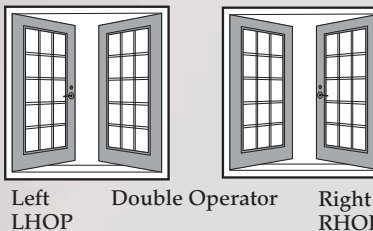

Garden Doors

GD-05V
Venting

GD-03PG
Brass Pencil Grill

GD-06RL
Internal Mini Blinds

GD-02WG
Internal Grill

GD-007BG
Brass Beveled

GD-01C
Clear Glass

Two Panel Factory White or Painted Doors		
SIZE	OPERATOR	DIMENSIONS
5'	Single	59 3/4" X 79 5/8"
5'	Double	59 1/8" X 79 5/8"
6'	Single	71 3/4" X 79 5/8"
6'	Double	71 1/8" X 79 5/8"

HINGE OPTION Viewed From Outside

HINGE OPTION Viewed From Outside

When ordering, please specify your preferred hinge option (see Diagrams).

Garden Doors

PS-JARDIN
2264 Iron

PS-22

Also available with
optional retractable screen